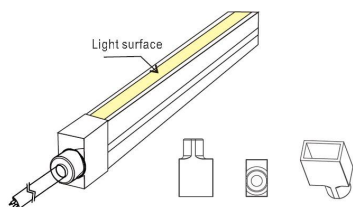

Ficha técnica

Led NEON Flex, 6x12mm, DC12V, 120Led/m, 5m, 100w

LEDBOX®

ESQUEMA DE INSTALACIÓN

Instalación

Ficha técnica

Led NEON Flex, 6x12mm, DC12V, 120Led/m, 5m, 100w

LEDBOX®