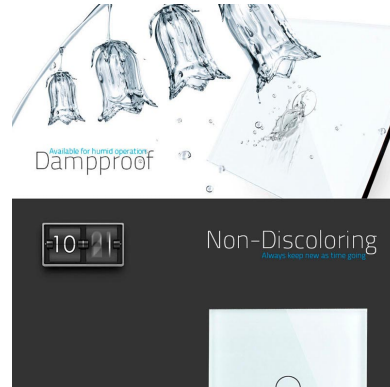

Dampproof

Available for humid operation

Non-Discoloring

Always keep new as time goes