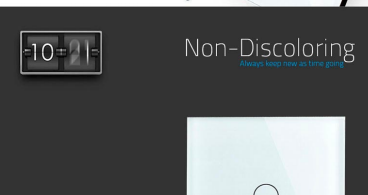

Dampproof

Available for humid operation

Non-Discoloring

Always keep new as time goes