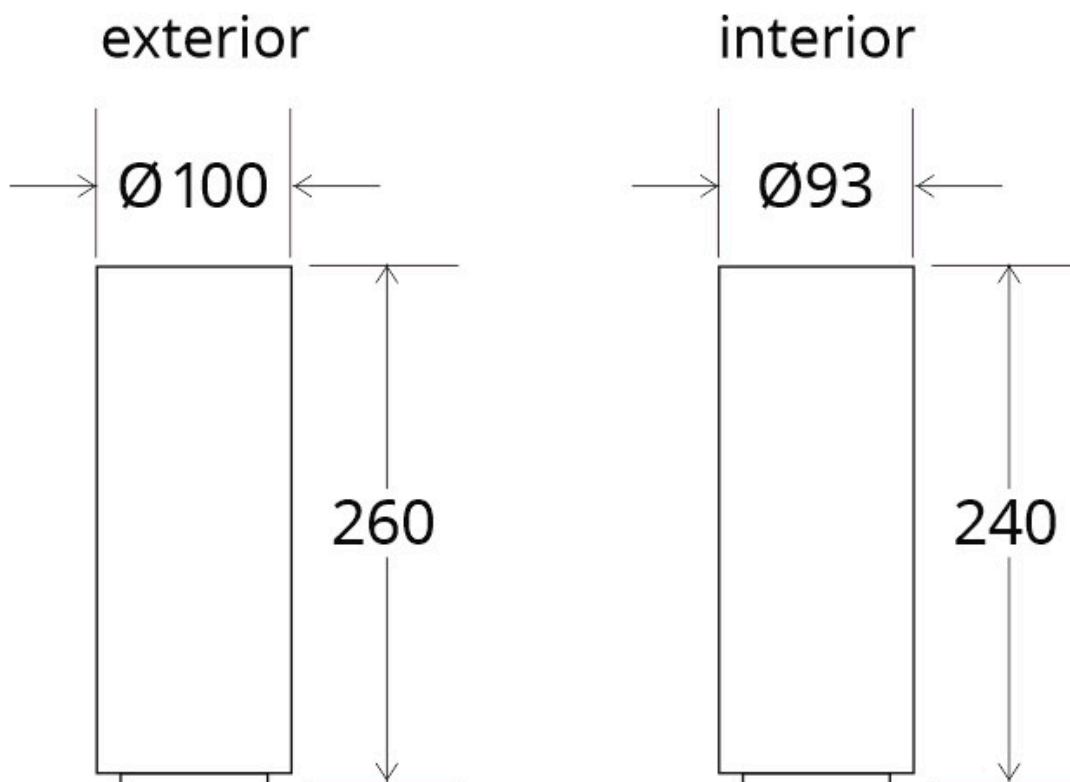

ESQUEMA DE INSTALACIÓN