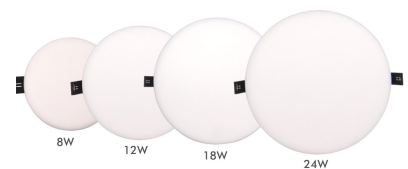

Referencia

LD1014350

Color de luz

3000-4000-6000K

Dimensiones del producto

145x145x25mm

Dimensiones del packaging

17x17x3cm

ESQUEMA DE INSTALACIÓN

GALERIA

Complete with 1000mA driver.

Select color:
Daylight - Cool white - Warm white
3000K 4000K 6000K

Dimensions

QUASAR
LED Downlight
8w LED

switch to
**down
light!**

OSRAM
LEDs
Included