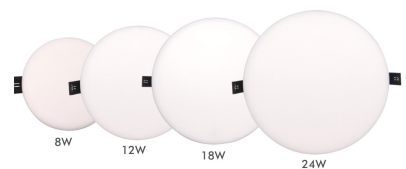

ESQUEMA DE INSTALACIÓN

GALERIA

Complete with 1000mA driver.

Dimensions

Select color:
Daylight - Cool white - Warm white
3000K 4000K 6000K

QUASAR
LED Downlight
8w LED

switch to
downlight!

OSRAM
LEDs
Included