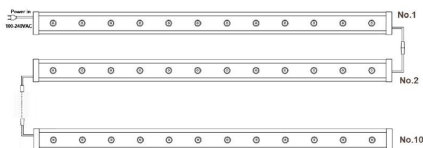

Instalación

LD1020210 Connection