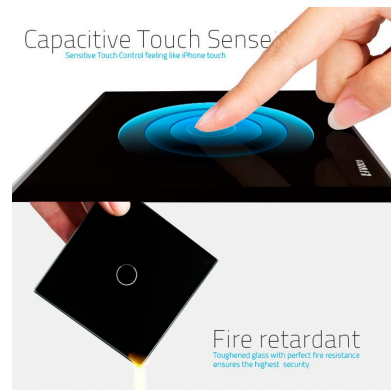

Dampproof

Capacitive Touch Sense