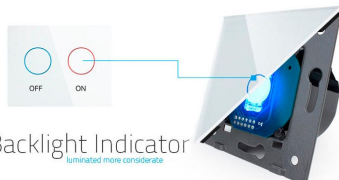

Backlight Indicator

Illuminated more conveniently