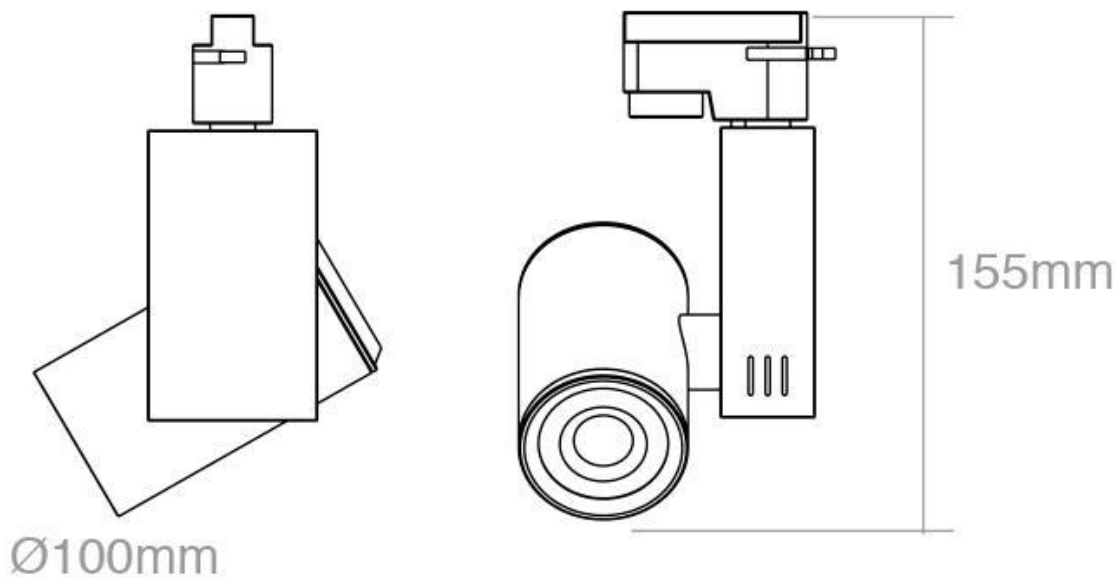

ESQUEMA DE INSTALACIÓN