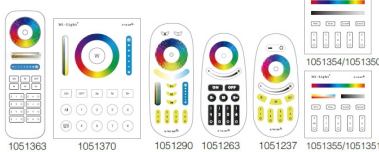

RF Compatible